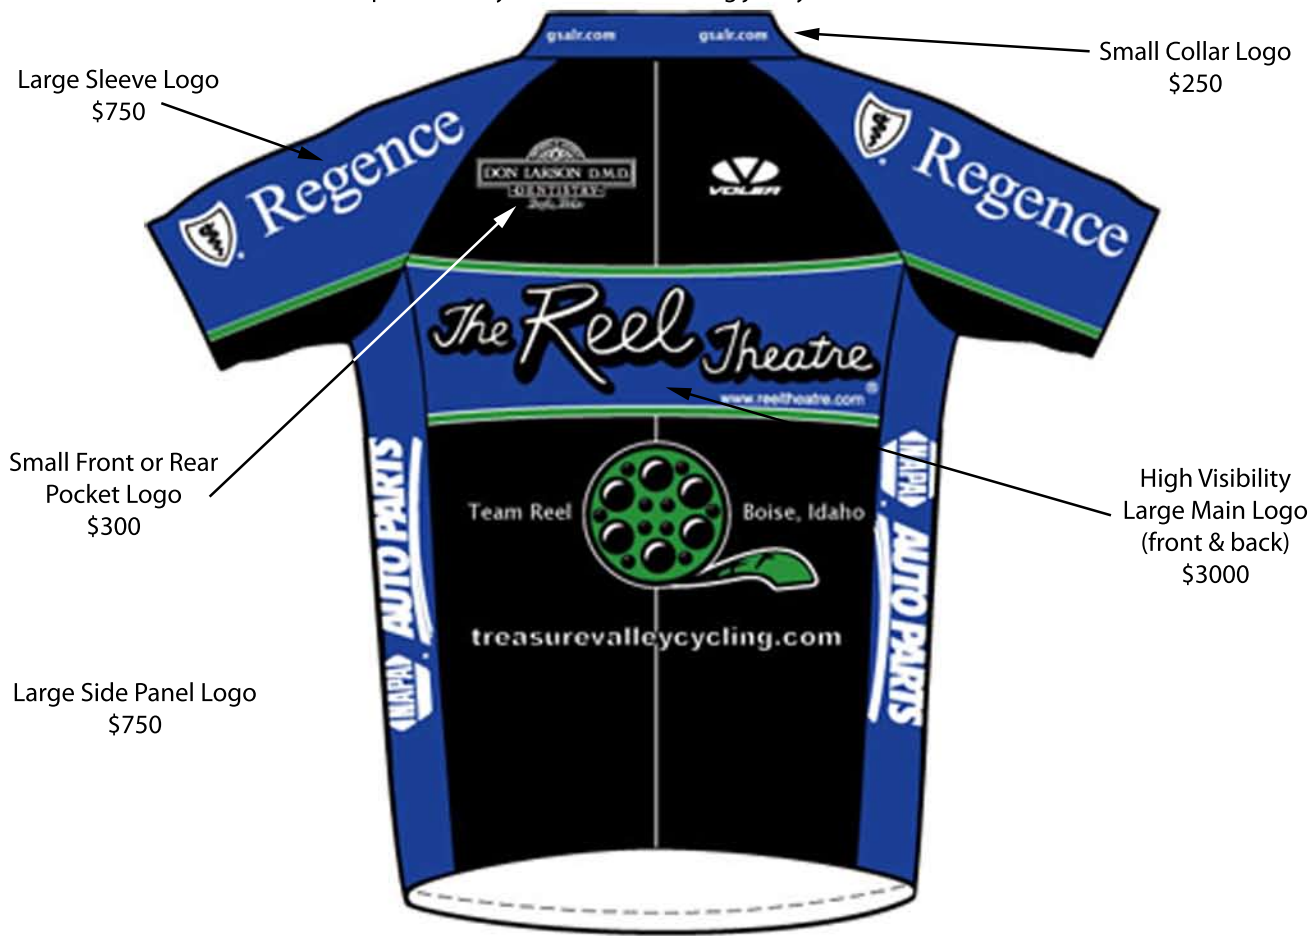

Treasure Valley Cycling Club 2010 Season Sponsorship Rates

Promote your company or organization by placing it's logo prominently on our team racing jersey and shorts!

Large Short Side Panels
\$1000

Sponsorship Benefits

- Quality exposure of your logo on attractive cycling clothing (available at wholesale to your company)
- Company brand association with active, positive community representation
- A unique opportunity to promote your products to a potentially new customer base
- Extremely affordable advertising (see rates above)
- The satisfaction of associating with and promoting a great group of ambassadors for your business!